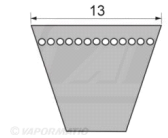

For technical details please visit www.vapormatic.com

New Product Introductions

LANDINI

Ancillaries

10mm Fan belt

Part No.	OEM N	Qty	Part Description
VLM5165		1	Fan belt - AVX13X1200LA

5830

For technical details please visit www.vapormatic.com