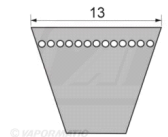

For technical details please visit www.vapormatic.com

New Product Introductions

LANDINI

Ancillaries

10mm Fan belt

Part No.	OEM N	Qty	Part Description
VLM5165		1	Fan belt - AVX13X1200LA

5830

For technical details please visit www.vapormatic.com