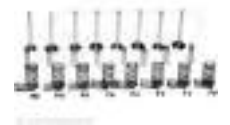

VPA6011		1	Valve kit

9880, 9880HC